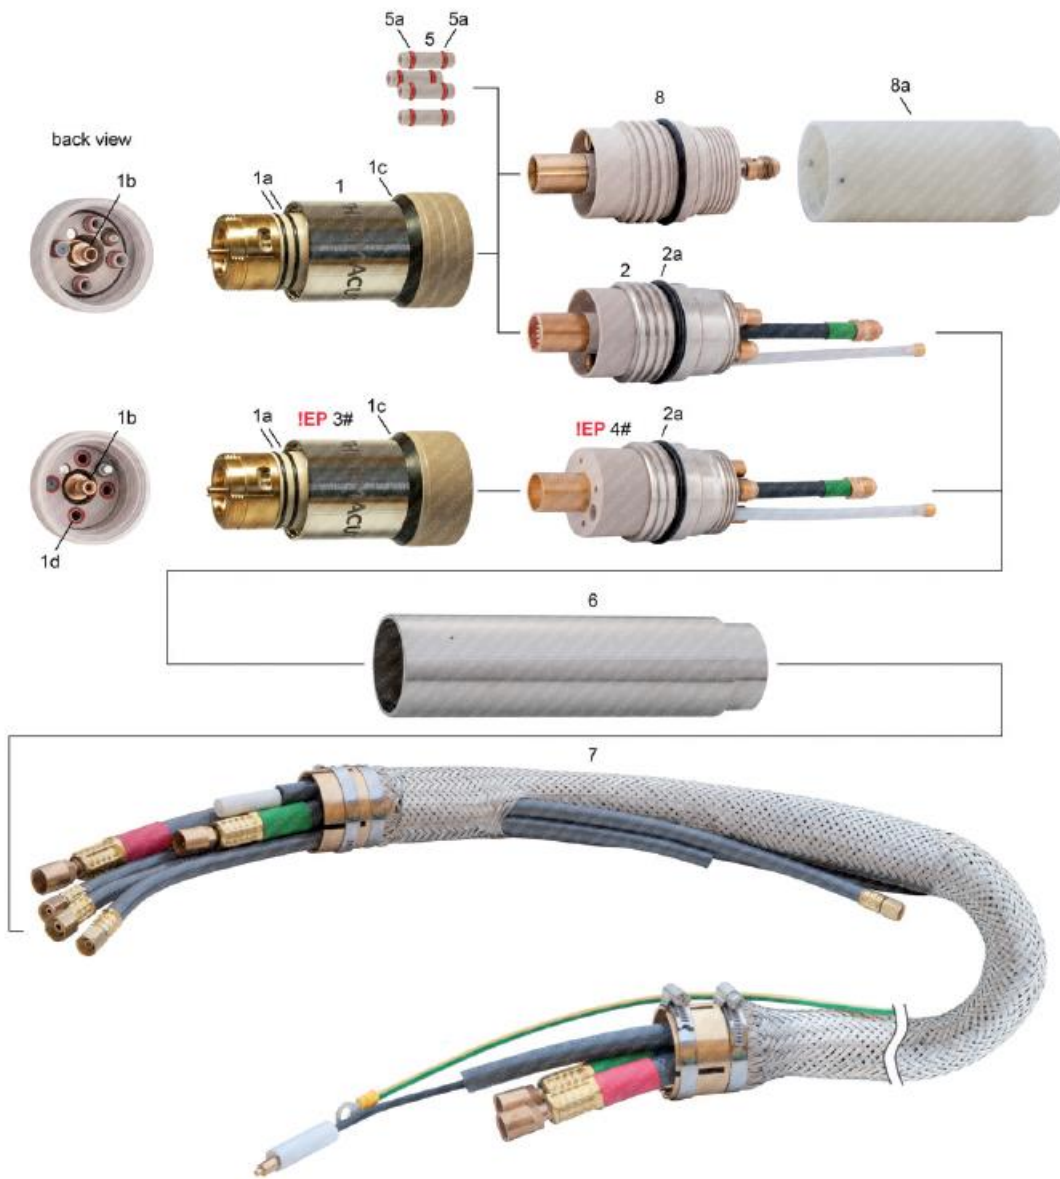

Hypertherm®

HPR®130/HPR®260
Torches and Cable leads

Item	Part No.	Ref. No.	Description	Std. Pkg.	Item	Part No.	Ref. No.	Description	Std. Pkg.
1., 5.	T-11137	220162	Torch Q.D. Orig. design (incl. item 5 - 4 pcs; included 2pcs cooling tube 220340UR)	1		KT-1150	128988	Cable Leads 20m (65ft)	1
1a.	N-10096	1-0288	O-Ring	1		KT-1270	K.HPR130.21MK	Cable Leads 21m (69ft)	1
1b.	N-10054	1-008S	O-Ring	1	III	KT-1245	DEMO_HPR130	Torch + cable leads 0,8m, for exhibition only, inoperative!	1
1c.	N-18157	N-18157	Conical Sealing	1	1,2,5,6,7	KT-1331	K.HPR130.7,5M	Torch with Leads 7,5m (25ft)	1
1d.	N-10534	60-246S	O-Ring	1	IEP 3,4,6,7	KT-1066	K.HPR130.7,5MUR	Torch -UR with Leads 7,5m (25ft)	1
2.	T-11138	220163	Receptacle Q. D. Original design	1	IEP 3,4,6,7	KT-1082	K.HPR130.15MUR	Torch -UR with Leads 15m (50ft)	1
2a.	N-18108	O-KR-45x3,5B	O-Ring	1	IEP 3,4,6,7	KT-1076	K.HPR130.18MUR	Torch -UR with Leads 18m (59ft)	1
IEP #3.	T-10200#	220162-UR	Torch Q. D. Thermacut design (included 2pcs cooling tube 220340-UR)	1	3,4,6,7	KT-1421	K.HPR130.20M	Torch with Leads 20m (65ft)	1
IEP #4.	T-10201#	220163-UR	Receptacle Q. D. Thermacut design	1	IEP 3,4,6,7	KT-1075	K.HPR130.21MUR	Torch -UR with Leads 21m (69ft)	1
5.	T-11769	T-11769	Connector Tube HPR® with O-Rings	1					
5a.	N-10055	1-009S	O-Ring	1	1a, 1b, 1c, 5, 5a	T-11864	128879	Set of spare parts for 220162, contains items 5 (4 pcs), 5a (8 pcs), 1a (2 pcs), 1b (1 pc), 1c (1 pc), 2a (1 pc), cooling tube 220340-UR, silicon lubricant T-0994	1
6.	T-10492	220232	Mounting Tube	1					
7.	KT-1108	128986	Cable Leads 2m (6ft)	1					
	KT-1397	128935	Cable Leads 3m (10ft)	1					
	KT-1117	128934	Cable Leads 4,5m (15ft)	1	1a, 1b, 1c, 1d	T-11207	128879-UR	Set of spare parts for 220162-UR, contains items 1a (2 pcs), 1b (1 pc), 1c (1 pc), 1d (4 pcs), 2a (1 pc), cooling tube 220340UR, silicon lubricant T-0994	1
	KT-1052	128784	Cable Leads 7,5m (25ft)	1					
	KT-1126	128987	Cable Leads 10m (35ft)	1					
	KT-1106	128785	Cable Leads 15m (50ft)	1	##8.	T-11409##	220573	Receptacle Q.D., Bevel	1
	KT-1269	K.HPR130.18M.K	Cable Leads 18m (59ft)	1	##8a.	T-11410##	220546	Torch mounting sleeve, Bevel	1